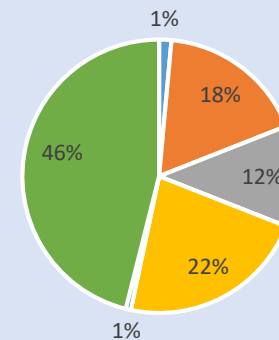

FACTS AND FIGURES

Young people in Brisbane

There are 5,265 people who are homeless in Brisbane on any given day according to the 2016 Census. Of these 1163 were young people who were homeless.

72% of the 1163 young people were concentrated in the Brisbane Inner City or in Brisbane South.

The data shows that most young people in Brisbane aged 12 – 24 years of age were living in severely overcrowded dwellings or in boarding houses and supported accommodation.

Where young people experiencing homelessness are living by %