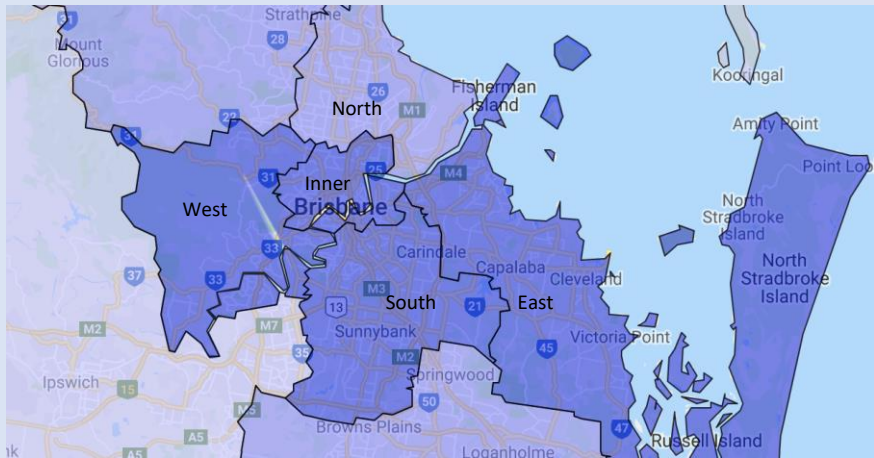

FACTS AND FIGURES

Young people in Brisbane

There are 5,265 people who are homeless in Brisbane on any given day according to the 2016 Census. Of these 1163 were young people who were homeless.

72% of the 1163 young people were concentrated in the Brisbane Inner City or in Brisbane South.

The data shows that most young people in Brisbane aged 12 – 24 years of age were living in severely overcrowded dwellings or in boarding houses and supported accommodation.

Where young people experiencing homelessness are living by %